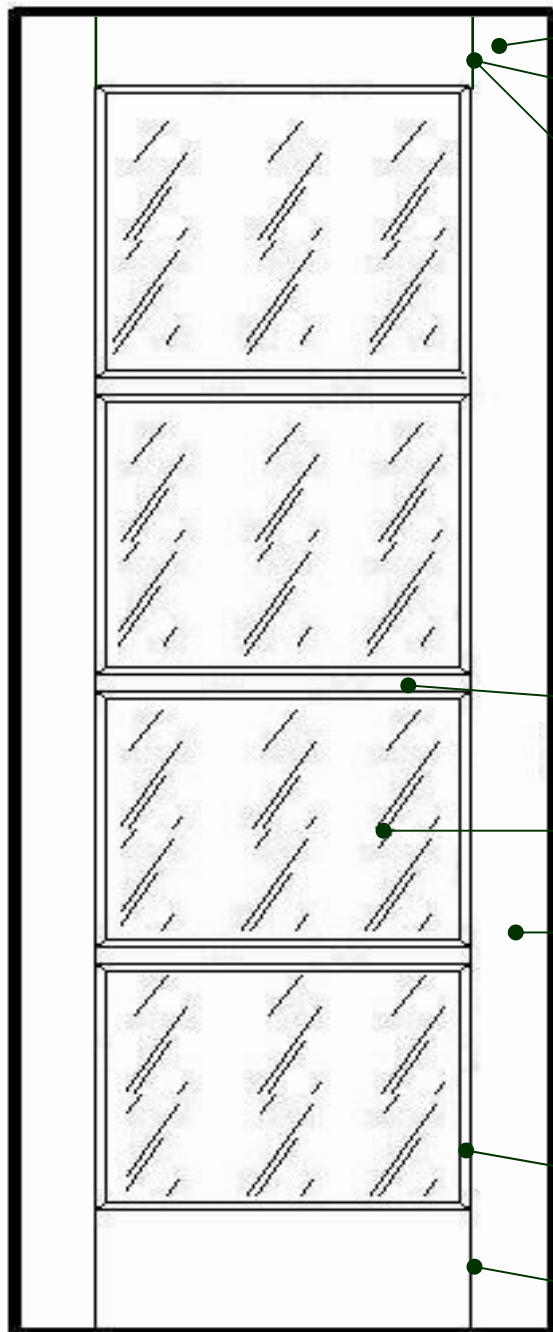

MENUISERIE DES PINS LTÉE

Technical detail

MODEL # 1334

1 3/8" solid wood laminated

Laminated solid wood door 1 3/8" (35.0 mm) thick. Available in various species. (Option: jointed pine)

Top rail 1 3/8" x 4 9/16" (35.0 mm x 115.9 mm) mortise and tenon assembly.

Bars 1" x 1 3/8" (25.4 mm x 35.0 mm) assembled mortise and tenon.

Simple glass 3 mm (Option: decorative glass)

Ties and doors 1 3/8" x 4 9/16" (35.0 mm x 115.9 mm) laminated and assembled mortise and tenon.

Molding window casement and integrated beams of the door.

Bottom rail 1 3/8" x 7 1/2" (35.0 mm x 190.5 mm) mortise and tenon assembly.

USINE ET SIÈGE SOCIAL

3150, Chemin Royal, Notre-Dame des Pins
Beauce (Québec) G0M 1K0
Tél. : (418) 774-3324 · Fax : (418) 774-5530
Site web : www.mdpsins.qc.ca