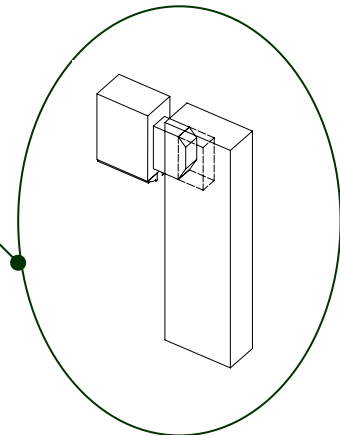

MENUISERIE DES PINS LTÉE

Technical detail

MODEL # 1334

1 3/8" solid wood laminated

Laminated solid wood door 1 3/8" (35.0 mm) thick. Available in various species. (Option: jointed pine)

Top rail 1 3/8" x 4 9/16" (35.0 mm x 115.9 mm) mortise and tenon assembly.

Bars 1" x 1 3/8" (25.4 mm x 35.0 mm) assembled mortise and tenon.

Simple glass 3 mm (Option: decorative glass)

Ties and doors 1 3/8" x 4 9/16" (35.0 mm x 115.9 mm) laminated and assembled mortise and tenon.

Molding window casement and integrated beams of the door.

Bottom rail 1 3/8" x 7 1/2" (35.0 mm x 190.5 mm) mortise and tenon assembly.

USINE ET SIÈGE SOCIAL

3150, Chemin Royal, Notre-Dame des Pins
Beauce (Québec) G0M 1K0
Tél. : (418) 774-3324 · Fax : (418) 774-5530
Site web : www.mdpsins.qc.ca