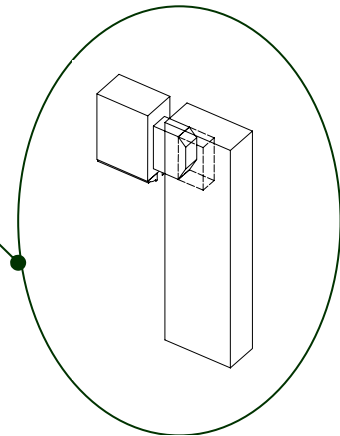

MENUISERIE DES PINS LTÉE

Technical detail

MODEL # 1315S

1 3/8" solid wood laminated

Laminated solid wood door 1 3/8" (35.0 mm) thick. Available in various species. (Option: jointed pine)

Top rail 1 3/8" x 4 9/16" (35.0 mm x 115.9 mm) mortise and tenon assembly.

Bars 1" x 1 3/8" (25.4 mm x 35.0 mm) assembled mortise and tenon.

Simple glass 3 mm (Option: decorative glass)

Ties and doors 1 3/8" x 4 9/16" (35.0 mm x 115.9 mm) laminated and assembled mortise and tenon.

Molding window casement and integrated beams of the door.

Bottom rail 1 3/8" x 7 1/2" (35.0 mm x 190.5 mm) mortise and tenon assembly.

USINE ET SIÈGE SOCIAL

3150, Chemin Royal, Notre-Dame des Pins
Beauce (Québec) G0M 1K0
Tél. : (418) 774-3324 · Fax : (418) 774-5530
Site web : www.mdpsins.qc.ca