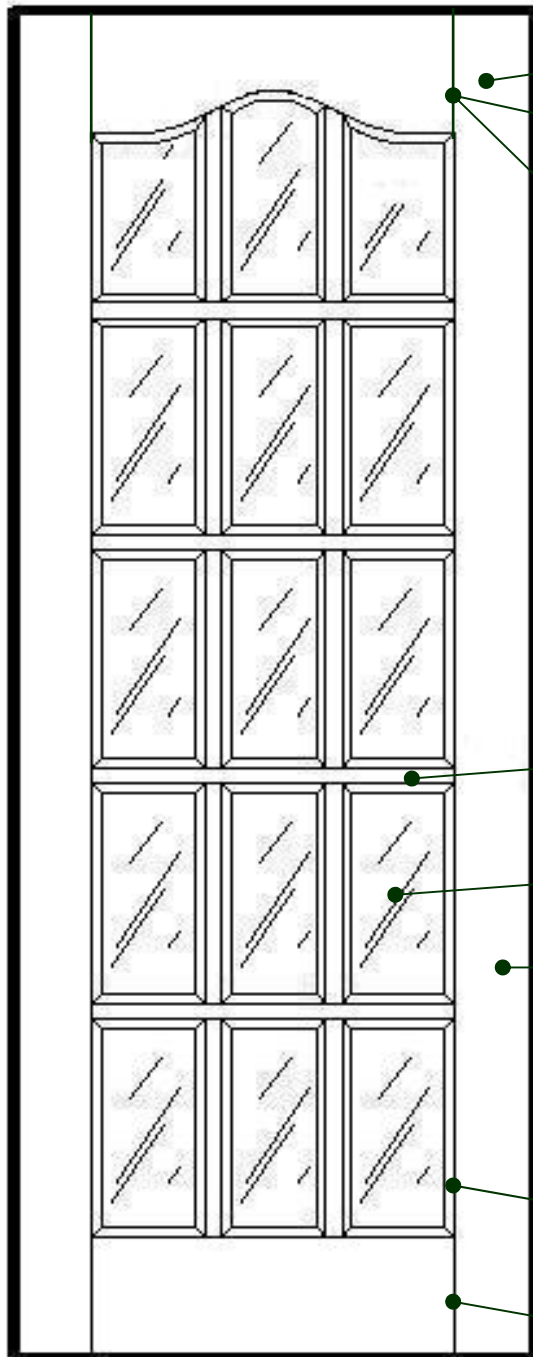

MENUISERIE DES PINS LTÉE

Technical detail

MODEL # 1315S

1 3/8" solid wood laminated

Laminated solid wood door 1 3/8" (35.0 mm) thick. Available in various species. (Option: jointed pine)

Top rail 1 3/8" x 4 9/16" (35.0 mm x 115.9 mm) mortise and tenon assembly.

Bars 1" x 1 3/8" (25.4 mm x 35.0 mm) assembled mortise and tenon.

Simple glass 3 mm (Option: decorative glass)

Ties and doors 1 3/8" x 4 9/16" (35.0 mm x 115.9 mm) laminated and assembled mortise and tenon.

Molding window casement and integrated beams of the door.

Bottom rail 1 3/8" x 7 1/2" (35.0 mm x 190.5 mm) mortise and tenon assembly.

USINE ET SIÈGE SOCIAL

3150, Chemin Royal, Notre-Dame des Pins
Beauce (Québec) G0M 1K0
Tél. : (418) 774-3324 · Fax : (418) 774-5530
Site web : www.mdpsins.qc.ca