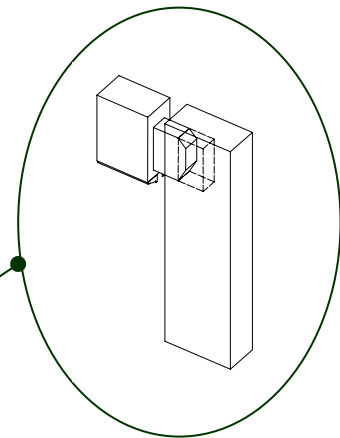

MENUISERIE DES PINS LTÉE

Technical detail

MODEL # 1312

1 3/8" solid wood laminated

Laminated solid wood door 1 3/8" (35.0 mm) thick. Available in various species. (Option: jointed pine)

Top rail 1 3/8" x 4 9/16" (35.0 mm x 115.9 mm) mortise and tenon assembly.

Bars 1" x 1 3/8" (25.4 mm x 35.0 mm) assembled mortise and tenon.

Simple glass 3 mm (Option: decorative glass)

Ties and doors 1 3/8" x 4 9/16" (35.0 mm x 115.9 mm) laminated and assembled mortise and tenon.

Laminated panels 3/4" (19.0 mm) thick and profiles.

Molding window casement and integrated beams of the door.

Bottom rail 1 3/8" x 7 1/2" (35.0 mm x 190.5 mm) mortise and tenon assembly.

USINE ET SIÈGE SOCIAL