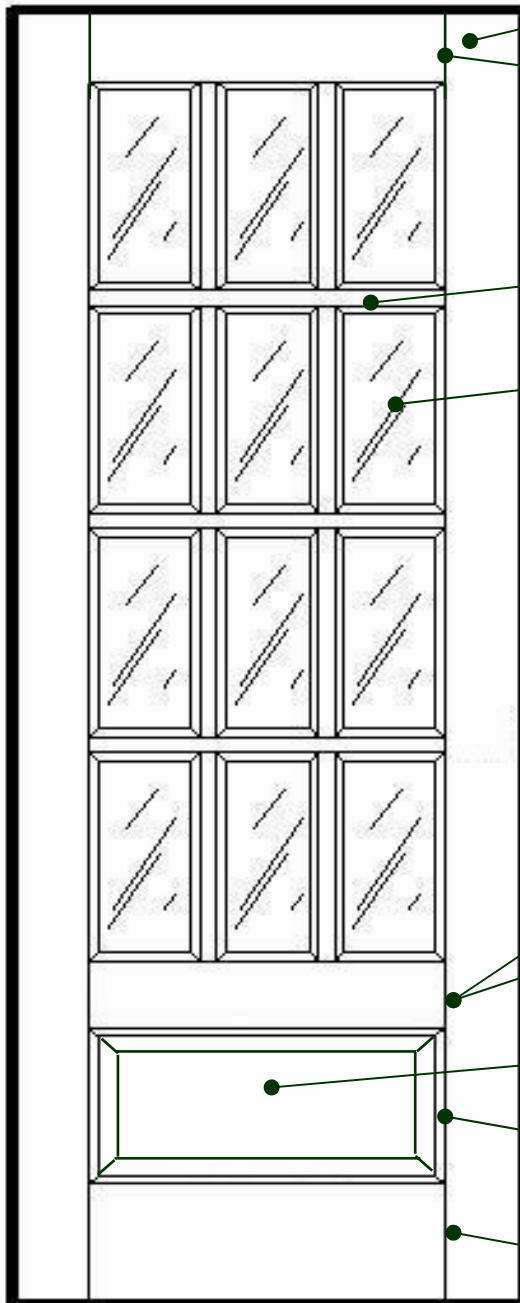

MENUISERIE DES PINS LTÉE

Technical detail

MODEL # 1312

1 3/8" solid wood laminated

Laminated solid wood door 1 3/8" (35.0 mm) thick. Available in various species. (Option: jointed pine)

Top rail 1 3/8" x 4 9/16" (35.0 mm x 115.9 mm) mortise and tenon assembly.

Bars 1" x 1 3/8" (25.4 mm x 35.0 mm) assembled mortise and tenon.

Simple glass 3 mm (Option: decorative glass)

Ties and doors 1 3/8" x 4 9/16" (35.0 mm x 115.9 mm) laminated and assembled mortise and tenon.

Laminated panels 3/4" (19.0 mm) thick and profiles.

Molding window casement and integrated beams of the door.

Bottom rail 1 3/8" x 7 1/2" (35.0 mm x 190.5 mm) mortise and tenon assembly.

USINE ET SIÈGE SOCIAL