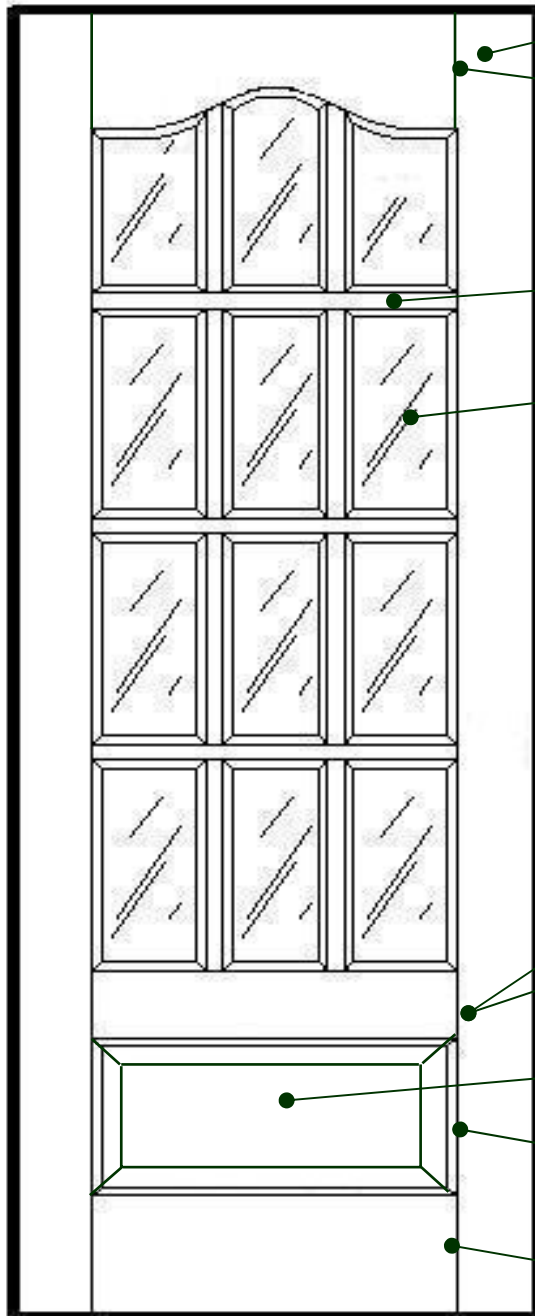

MENUISERIE DES PINS LTÉE

Technical detail

MODEL # 1312S

1 3/8" solid wood laminated

Laminated solid wood door 1 3/8" (35.0 mm) thick. Available in various species. (Option: jointed pine)

Top rail 1 3/8" x 4 9/16" (35.0 mm x 115.9 mm) mortise and tenon assembly.

Bars 1" x 1 3/8" (25.4 mm x 35.0 mm) assembled mortise and tenon.

Simple glass 3 mm (Option: decorative glass)

Ties and doors 1 3/8" x 4 9/16" (35.0 mm x 115.9 mm) laminated and assembled mortise and tenon.

Laminated panels 3/4" (19.0 mm) thick and profiles.

Molding window casement and integrated beams of the door.

Bottom rail 1 3/8" x 7 1/2" (35.0 mm x 190.5 mm) mortise and tenon assembly.

USINE ET SIÈGE SOCIAL