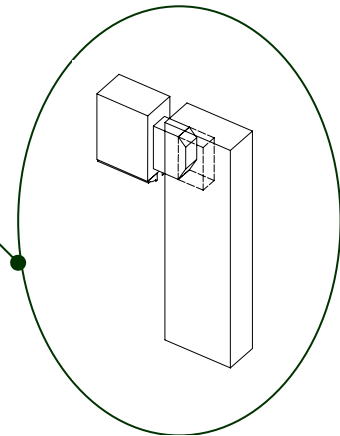

MENUISERIE DES PINS LTÉE

Technical detail

MODEL # 1310C

1 3/8" solid wood laminated

Laminated solid wood door 1 3/8" (35.0 mm) thick. Available in various species. (Option: jointed pine)

Top rail 1 3/8" x 4 9/16" (35.0 mm x 115.9 mm) mortise and tenon assembly.

Bars 1" x 1 3/8" (25.4 mm x 35.0 mm) assembled mortise and tenon.

Simple glass 3 mm (Option: decorative glass)

Ties and doors 1 3/8" x 4 9/16" (35.0 mm x 115.9 mm) laminated and assembled mortise and tenon.

Molding window casement and integrated beams of the door.

Bottom rail 1 3/8" x 7 1/2" (35.0 mm x 190.5 mm) mortise and tenon assembly.

USINE ET SIÈGE SOCIAL

3150, Chemin Royal, Notre-Dame des Pins
Beauce (Québec) G0M 1K0
Tél. : (418) 774-3324 · Fax : (418) 774-5530
Site web : www.mdpsins.qc.ca