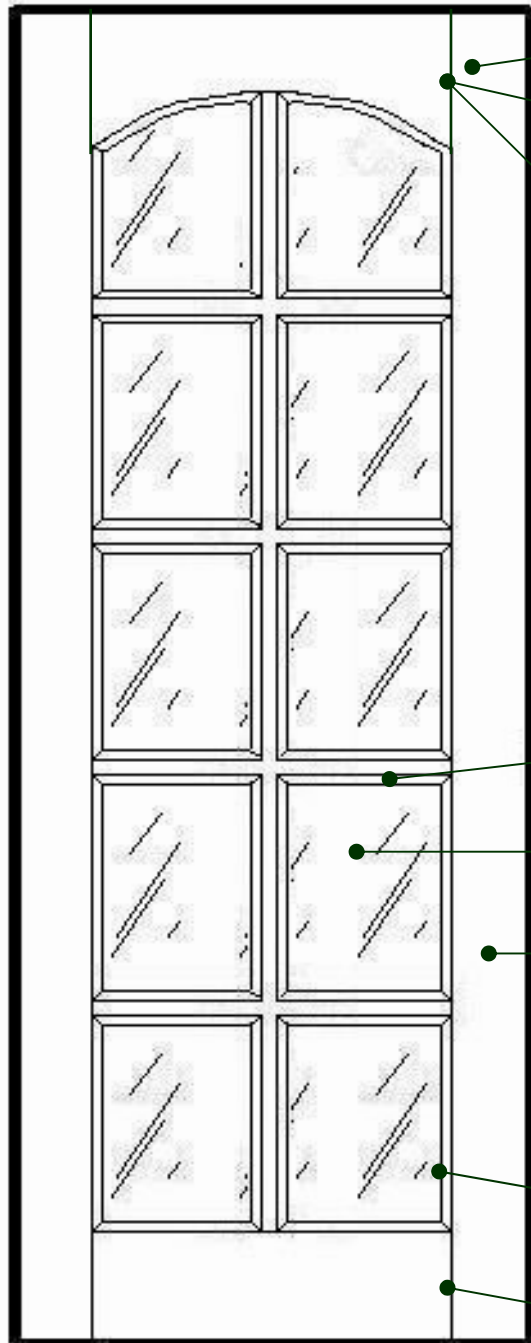

MENUISERIE DES PINS LTÉE

Technical detail

MODEL # 1310C

1 3/8" solid wood laminated

Laminated solid wood door 1 3/8" (35.0 mm) thick. Available in various species. (Option: jointed pine)

Top rail 1 3/8" x 4 9/16" (35.0 mm x 115.9 mm) mortise and tenon assembly.

Bars 1" x 1 3/8" (25.4 mm x 35.0 mm) assembled mortise and tenon.

Simple glass 3 mm (Option: decorative glass)

Ties and doors 1 3/8" x 4 9/16" (35.0 mm x 115.9 mm) laminated and assembled mortise and tenon.

Molding window casement and integrated beams of the door.

Bottom rail 1 3/8" x 7 1/2" (35.0 mm x 190.5 mm) mortise and tenon assembly.

USINE ET SIÈGE SOCIAL

3150, Chemin Royal, Notre-Dame des Pins
Beauce (Québec) G0M 1K0
Tél. : (418) 774-3324 · Fax : (418) 774-5530
Site web : www.mdpsins.qc.ca