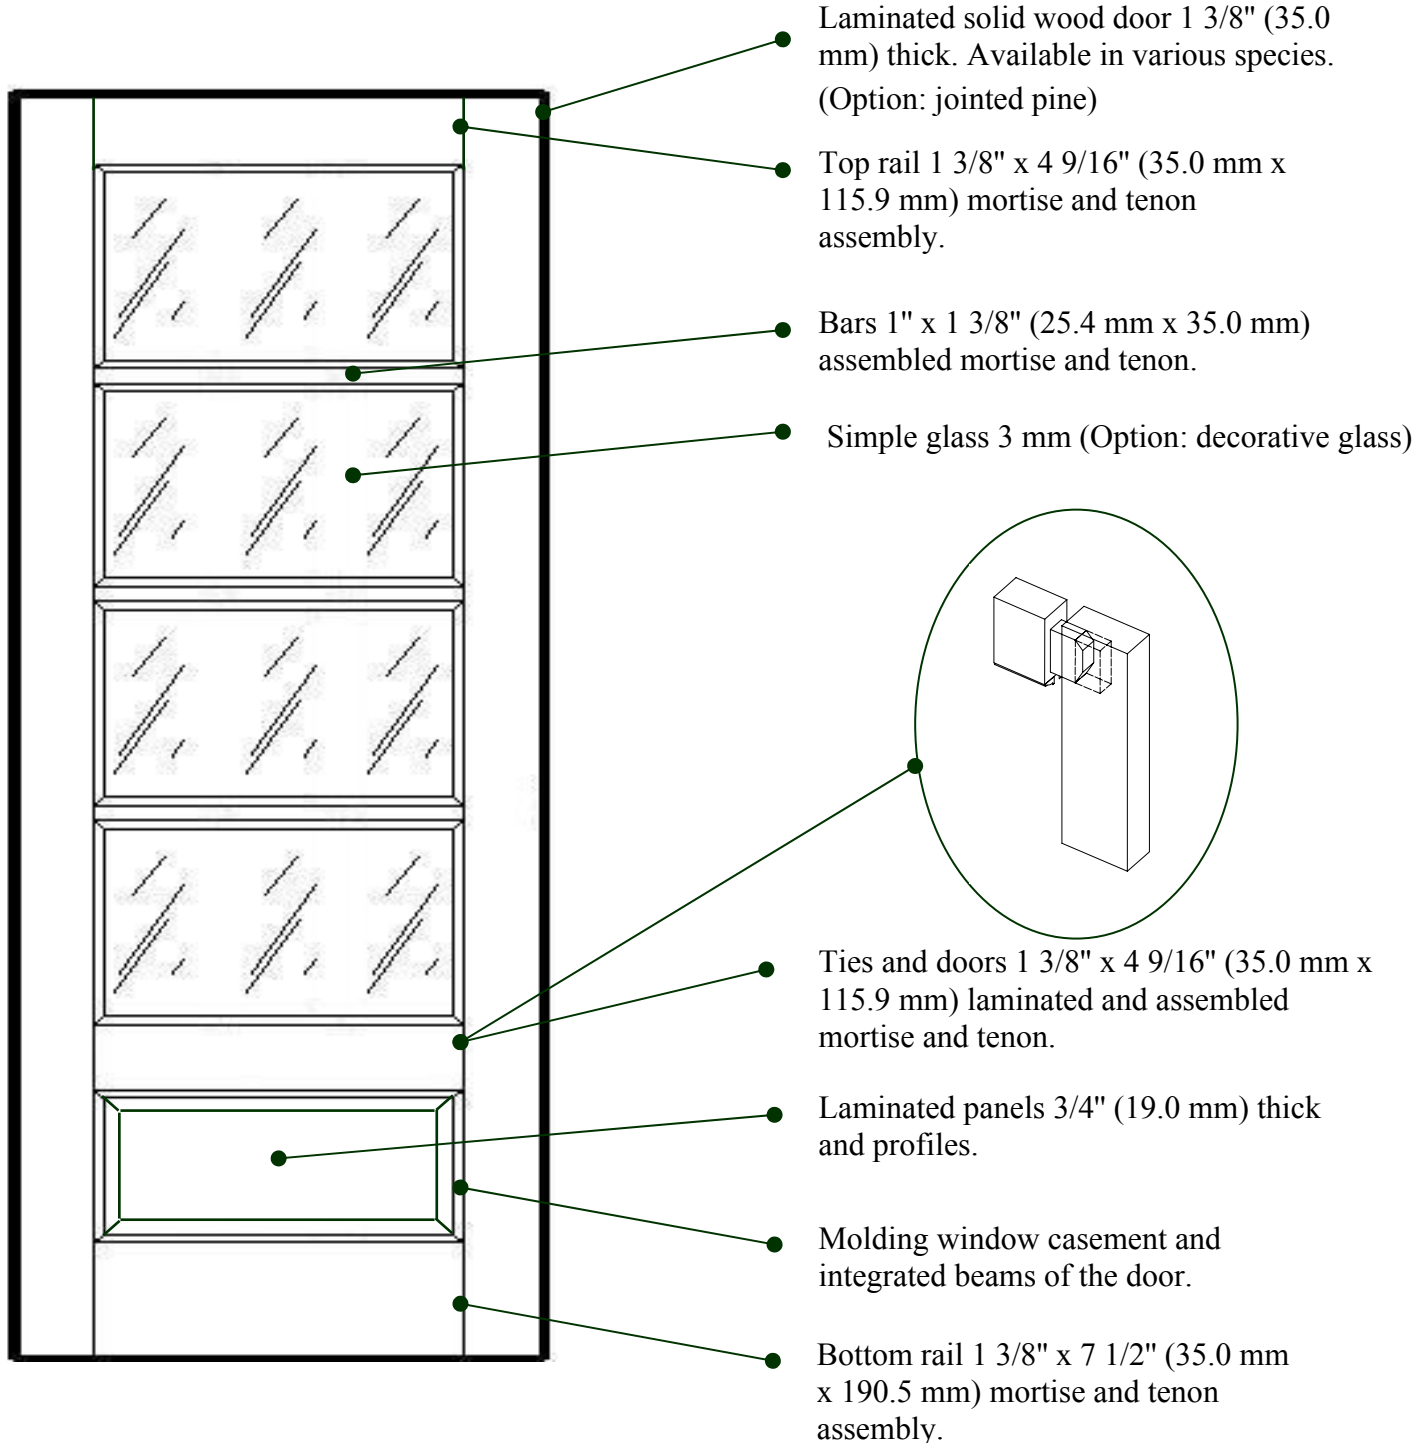

# Technical detail

**MODEL # 1304**

**1 3/8" solid wood laminated**