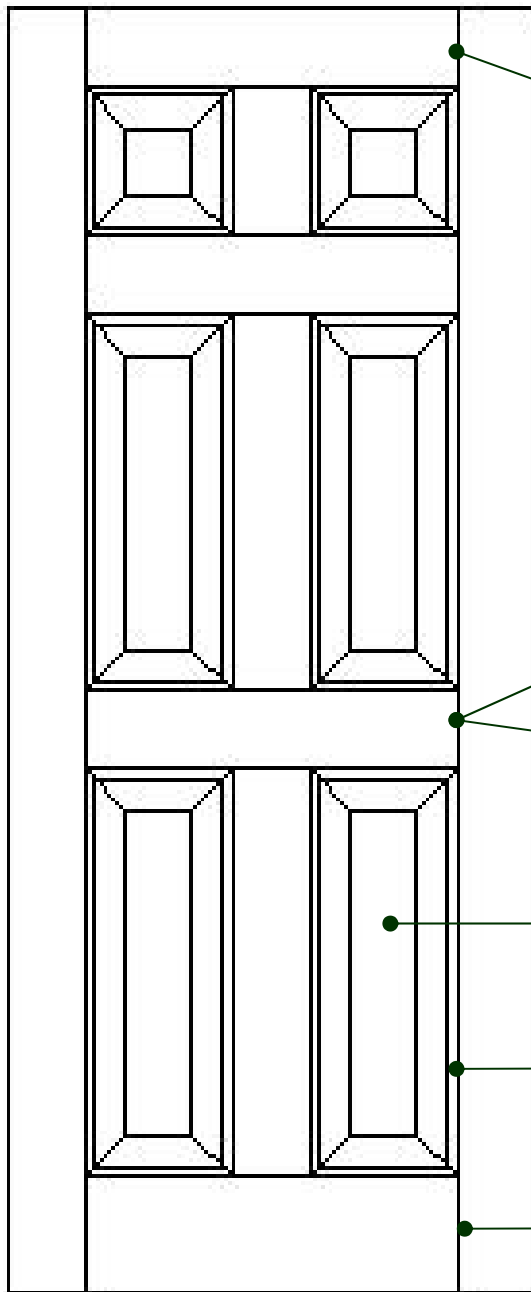

MENUISERIE DES PINS LTÉE

Technical detail

MODEL # 1206

1 3/8" solid wood laminated

Laminated solid wood door 1 3/8" (35.0 mm) thick. Available in various species. (Option: jointed pine)

Top rail 1 3/8" x 4 9/16" (35.0 mm x 115.9 mm) mortise and tenon assembly.

Ties and doors 1 3/8" x 4 9/16" (35.0 mm x 115.9 mm) laminated and assembled mortise and tenon.

Laminated panels 3/4" (19.0 mm) thick and profiles.

Molding window casement and integrated beams of the door.

Bottom rail 1 3/8" x 7 1/2" (35.0 mm x 190.5 mm) mortise and tenon assembly.

USINE ET SIÈGE SOCIAL

3150, Chemin Royal, Notre-Dame des Pins
Beauce (Québec) G0M 1K0
Tél. : (418) 774-3324 · Fax : (418) 774-5530
Site web : www.mdpsins.qc.ca