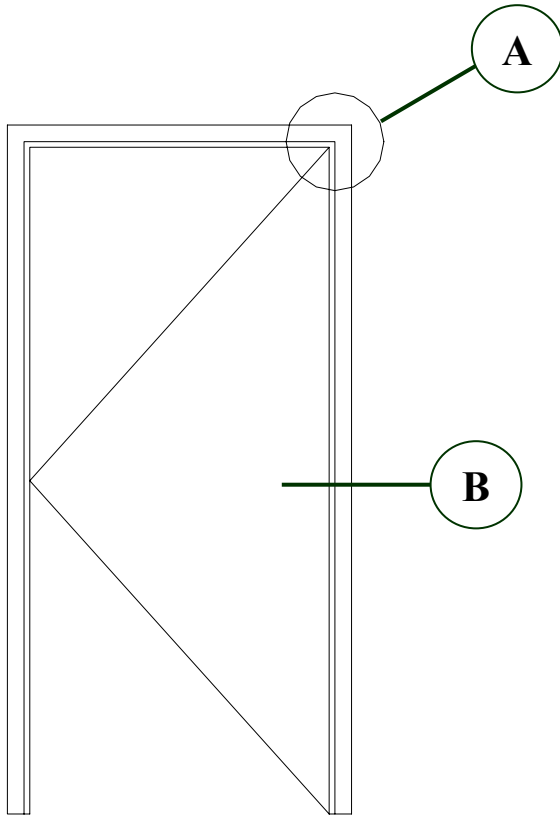

# Technical detail

Architectural laminated wood frame door  
44 mm (1 3/4")