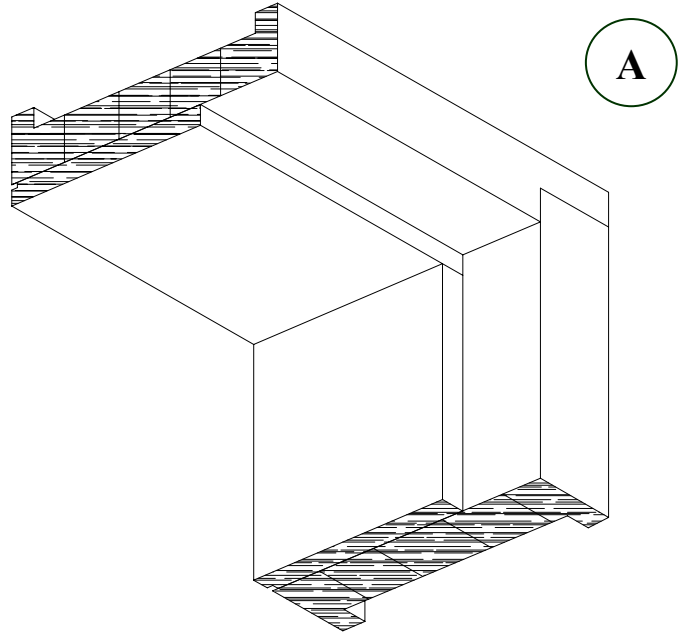

# Technical detail

Architectural laminated wood frame door  
44 mm (1 3/4")