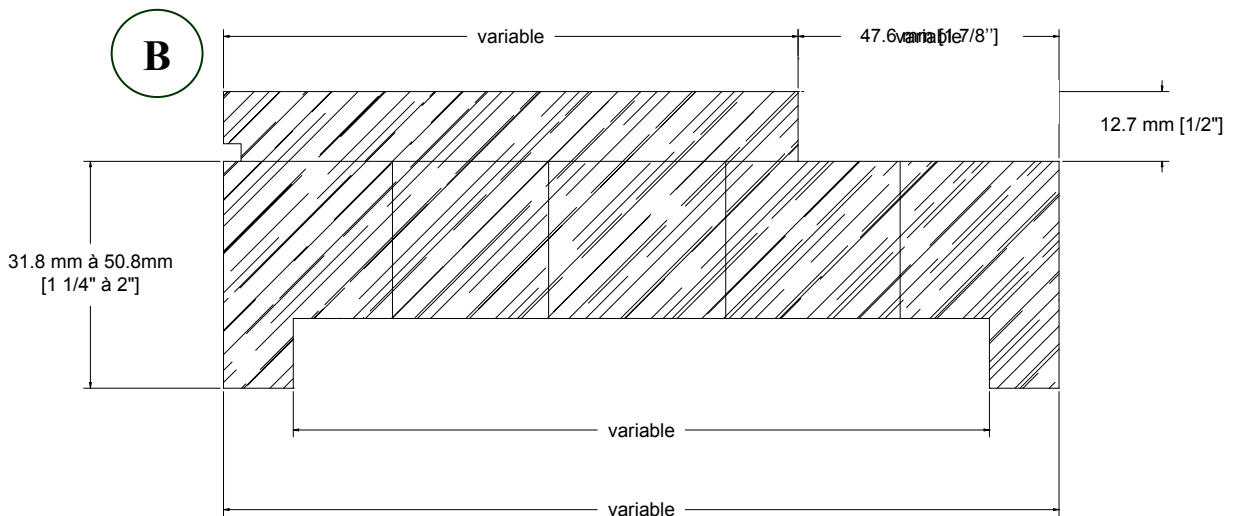

# Technical detail

Architectural laminated wood frame door  
44 mm (1 3/4")