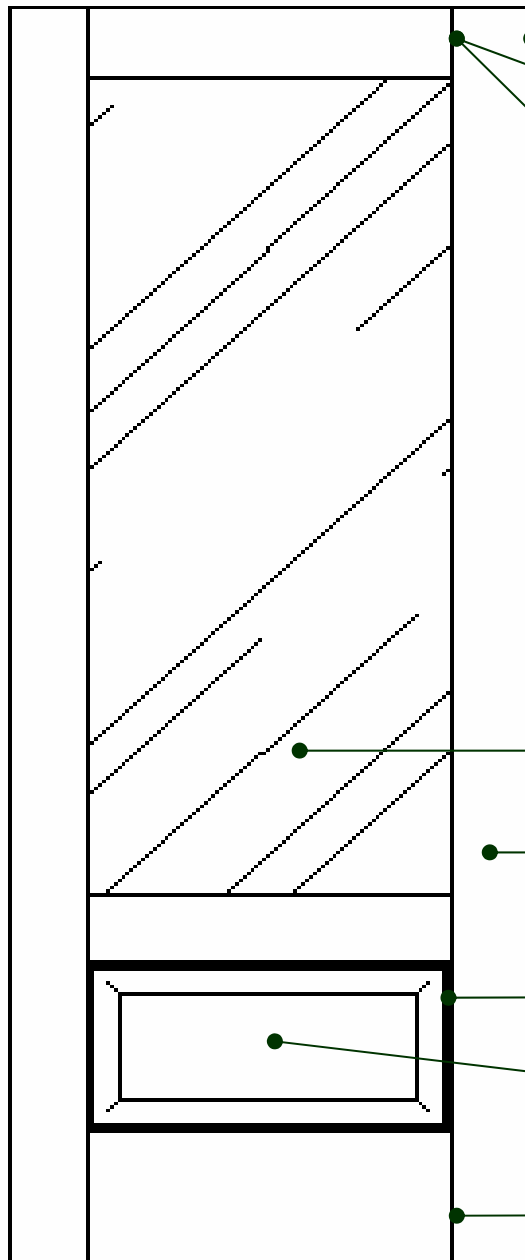

MENUISERIE DES PINS LTÉE

Technical detail

MODEL # 1774

Door 1 3/4" solid wood laminated

Laminated solid wood door 1 3/4" (44.5.0 mm) thick. Available in various species.
(Option: jointed pine)

Top rail 1 3/4" x 5" (44.5.0 mm x 127.0 mm) mortise and tenon assembly.

Simple glass tempered (Option: sealed glass)

Ties and doors 1 3/4" x 5" (44.5 mm x 127.0 mm) laminated and assembled mortise and tenon.

Molding removable window on the inside.

Laminated panels 1 3/16" (30.2 mm) thick and profiles.

Bottom rail 1 3/4" x 9 1/2" (44.5.0 mm x 241.3 mm) mortise and tenon assembly.

USINE ET SIÈGE SOCIAL

3150, Chemin Royal, Notre-Dame des Pins
Beauce (Québec) G0M 1K0
Tél. : (418) 774-3324 · Fax : (418) 774-5530
Site web : www.mdpins.qc.ca