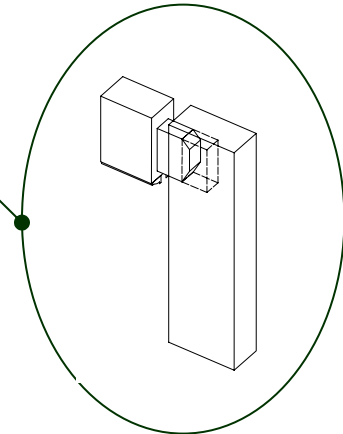

MENUISERIE DES PINS LTÉE

Technical detail

MODEL # 1774

Door 1 3/4" solid wood laminated

Laminated solid wood door 1 3/4" (44.5.0 mm) thick. Available in various species.
(Option: jointed pine)

Top rail 1 3/4" x 5" (44.5.0 mm x 127.0 mm) mortise and tenon assembly.

Simple glass tempered (Option: sealed glass)

Ties and doors 1 3/4" x 5" (44.5 mm x 127.0 mm) laminated and assembled mortise and tenon.

Molding removable window on the inside.

Laminated panels 1 3/16" (30.2 mm) thick and profiles.

Bottom rail 1 3/4" x 9 1/2" (44.5.0 mm x 241.3 mm) mortise and tenon assembly.

USINE ET SIÈGE SOCIAL

3150, Chemin Royal, Notre-Dame des Pins
Beauce (Québec) G0M 1K0
Tél. : (418) 774-3324 · Fax : (418) 774-5530
Site web : www.mdpins.qc.ca