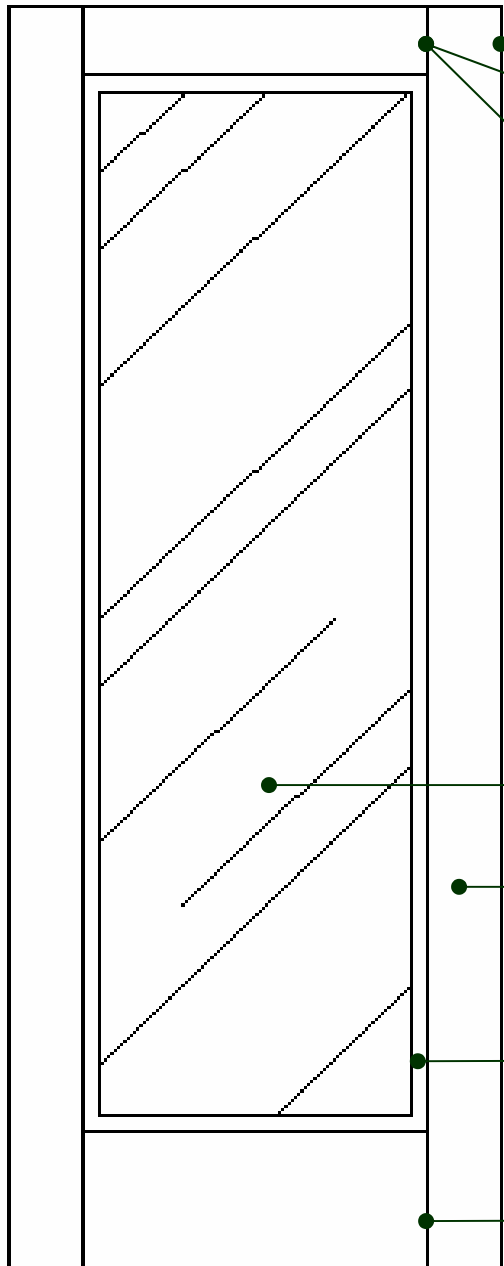

MENUISERIE DES PINS LTÉE

Technical detail

MODEL # 1773

Door 1 3/4" solid wood laminated

Laminated solid wood door 1 3/4" (44.5.0 mm) thick. Available in various species.

Top rail 1 3/4" x 5" (44.5.0 mm x 127.0 mm) mortise and tenon assembly.

Simple glass tempered (Option: sealed glass)

Ties and doors 1 3/4" x 5" (44.5 mm x 127.0 mm) laminated and assembled mortise and tenon.

Molding removable window on the inside.

Bottom rail 1 3/4" x 9 1/2" (44.5.0 mm x 241.3 mm) mortise and tenon assembly.