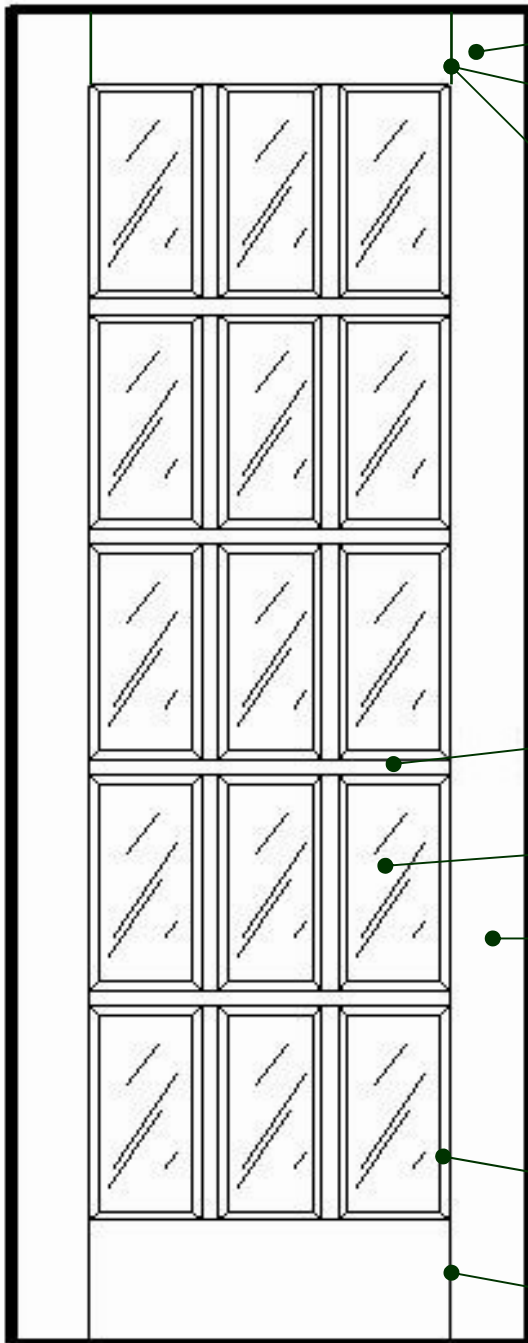

# Technical detail

**MODEL # 1763**

**Door 1 3/4" solid wood laminated**

Laminated solid wood door 1 3/4" (44.5 mm) thick. Available in various species.

Top rail 1 3/4" x 5" (44.5 mm x 127.0 mm) mortise and tenon assembly.

Bars 1" x 1 3/4" (25.4 mm x 44.5 mm) assembled mortise and tenon.

Simple glass.

Ties and doors 1 3/4" x 5" (44.5 mm x 127.0 mm) laminated and assembled mortise and tenon.

Molding removable window on the inside.

Bottom rail 1 3/4" x 9 1/2" (44.5 mm x 241.3 mm) mortise and tenon assembly.