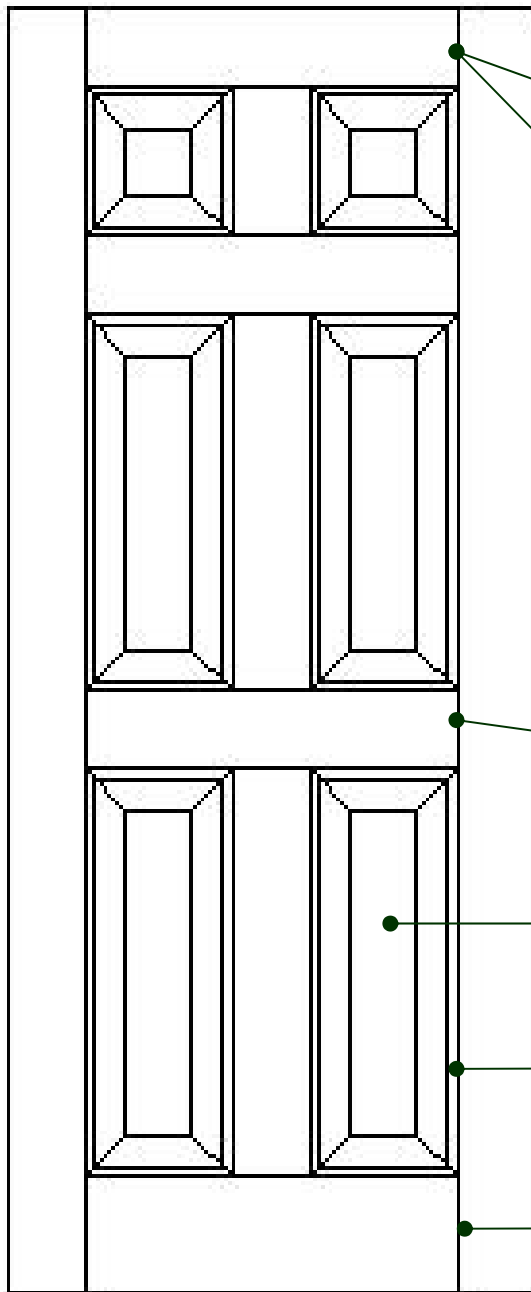

MENUISERIE DES PINS LTÉE

Technical detail

MODEL # 1756

Door 1 3/4" solid wood laminated

Laminated solid wood door 1 3/4" (44.5 mm) thick. Available in various species.

Top rail 1 3/4" x 5" (44.5 mm x 127.0 mm) mortise and tenon assembly.

Ties and doors 1 3/4" x 5" (44.5 mm x 127.0 mm) laminated and assembled mortise and tenon.

Laminated panels 1 3/16" (30.2 mm) thick and profiles.

Molding removable window on the inside.

Bottom rail 1 3/4" x 9 1/2" (44.5 mm x 241.3 mm) mortise and tenon assembly.