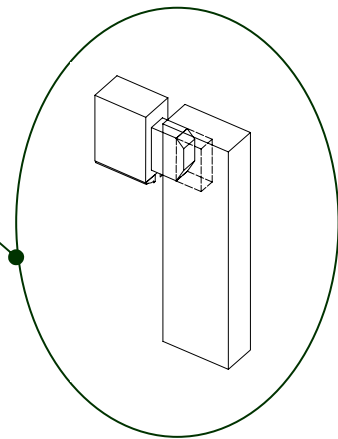

MENUISERIE DES PINS LTÉE

Technical detail

MODEL # 1312

Door 1 3/4" solid wood laminated

Laminated solid wood door 1 3/4" (44.5 mm) thick. Available in various species.

Top rail 1 3/4" x 5" (44.5 mm x 127.0 mm) mortise and tenon assembly.

Bars 1" x 1 3/4" (25.4 mm x 44.5 mm) assembled mortise and tenon.

simple glass.

Ties and doors 1 3/4" x 5" (44.5 mm x 127.0 mm) laminated and assembled mortise and tenon.

Laminated panels 1 3/16" (30.2 mm) thick and profiles.

Molding removable window on the inside.

Bottom rail 1 3/4" x 9 1/2" (44.5 mm x 241.3 mm) mortise and tenon assembly.

USINE ET SIÈGE SOCIAL

3150, Chemin Royal, Notre-Dame des Pins
Beauce (Québec) G0M 1K0
Tél. : (418) 774-3324 · Fax : (418) 774-5530
Site web : www.mdpsins.qc.ca