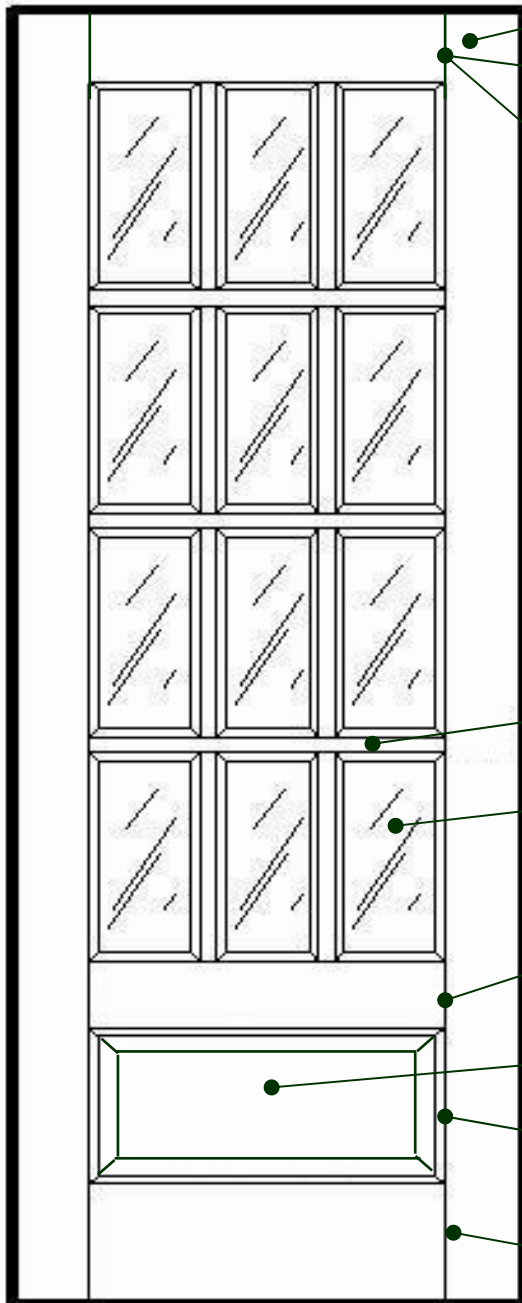

MENUISERIE DES PINS LTÉE

Technical detail

MODEL # 1312

Door 1 3/4" solid wood laminated

Laminated solid wood door 1 3/4" (44.5 mm) thick. Available in various species.

Top rail 1 3/4" x 5" (44.5 mm x 127.0 mm) mortise and tenon assembly.

Bars 1" x 1 3/4" (25.4 mm x 44.5 mm) assembled mortise and tenon.

simple glass.

Ties and doors 1 3/4" x 5" (44.5 mm x 127.0 mm) laminated and assembled mortise and tenon.

Laminated panels 1 3/16" (30.2 mm) thick and profiles.

Molding removable window on the inside.

Bottom rail 1 3/4" x 9 1/2" (44.5 mm x 241.3 mm) mortise and tenon assembly.

USINE ET SIÈGE SOCIAL

3150, Chemin Royal, Notre-Dame des Pins
Beauce (Québec) G0M 1K0
Tél. : (418) 774-3324 · Fax : (418) 774-5530
Site web : www.mdpsins.qc.ca