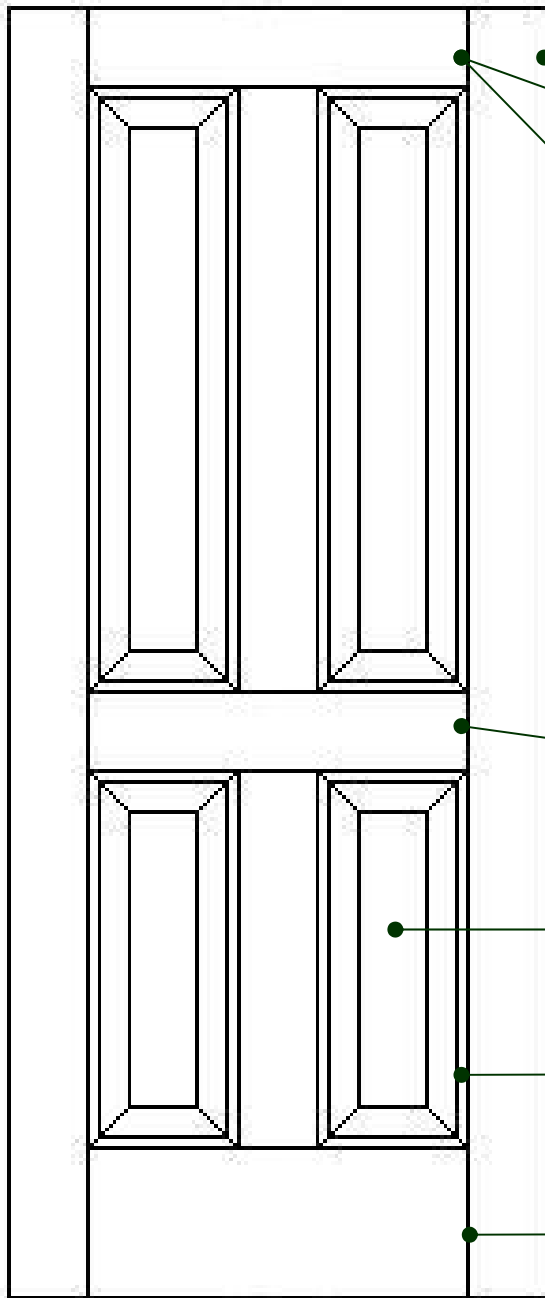

MENUISERIE DES PINS LTÉE

Technical detail

MODEL # 1204

Door 1 3/4" solid wood laminated

Laminated solid wood door 1 3/4" (35.0 mm) thick. Available in various species.

Top rail 1 3/4" x 5" (44.5 mm x 127.0 mm) mortise and tenon assembly.

Ties and doors 1 3/4" x 5" (44.5 mm x 127.0 mm) laminated and assembled mortise and tenon.

Laminated panels 1 3/16" (30.2 mm) thick and profiles.

Molding removable window on the inside.

Bottom rail 1 3/4" x 9 1/2" (44.5 mm x 241.3 mm) mortise and tenon assembly.