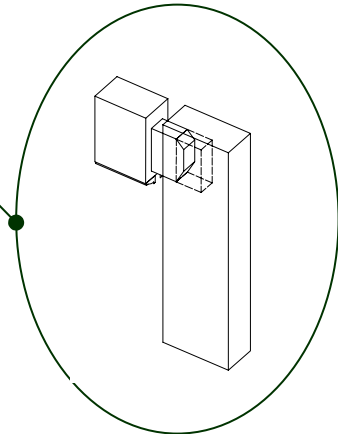

MENUISERIE DES PINS LTÉE

Technical detail

MODEL # 1204

Door 1 3/4" solid wood laminated

Laminated solid wood door 1 3/4" (35.0 mm) thick. Available in various species.

Top rail 1 3/4" x 5" (44.5 mm x 127.0 mm) mortise and tenon assembly.

Ties and doors 1 3/4" x 5" (44.5 mm x 127.0 mm) laminated and assembled mortise and tenon.

Laminated panels 1 3/16" (30.2 mm) thick and profiles.

Molding removable window on the inside.

Bottom rail 1 3/4" x 9 1/2" (44.5 mm x 241.3 mm) mortise and tenon assembly.