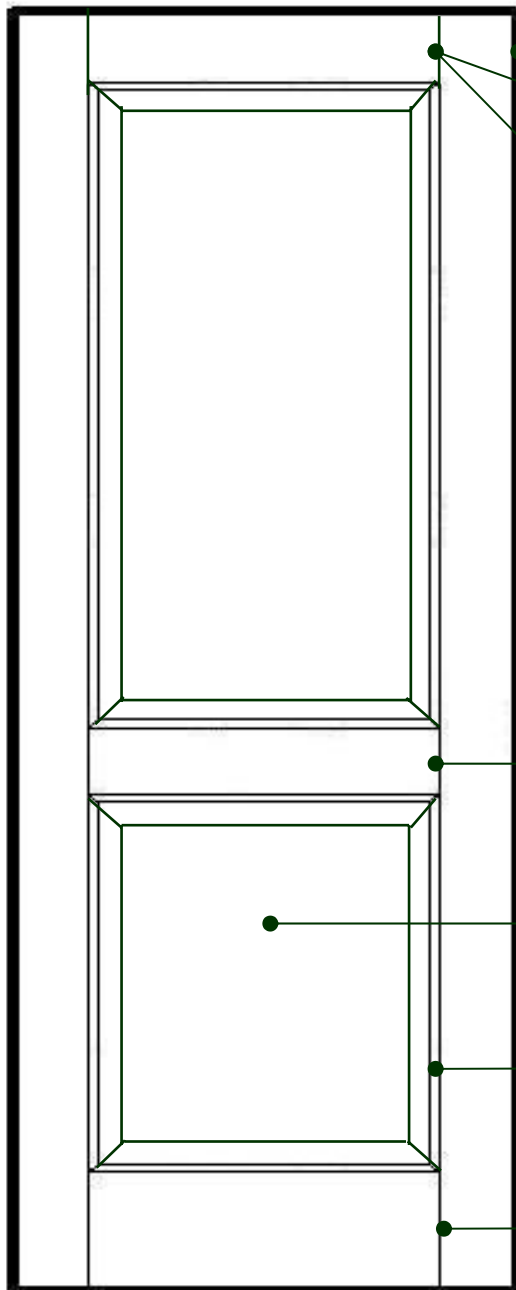

MENUISERIE DES PINS LTÉE

Technical detail

MODEL # 1202

Door 1 3/4" solid wood laminated

Laminated solid wood door 1 3/4" (44.5 mm) thick. Available in various species

Top rail 1 3/4" x 5" (44.5.0 mm x 127.0 mm) mortise and tenon assembly.

Ties and doors 1 3/4" x 5" (44.5 mm x 127.0 mm) laminated and assembled mortise and tenon.

Laminated panels 1 3/16" (30.2 mm) thick and profiles.

Molding removable window on the inside.

Bottom rail 1 3/4" x 9 1/2" (44.5.0 mm x 241.3 mm) mortise and tenon assembly.