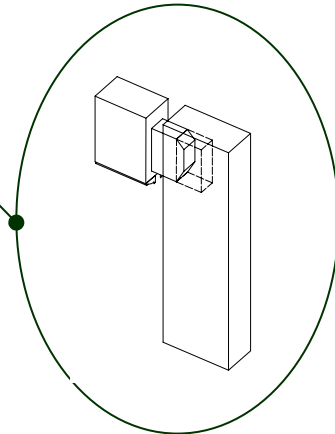

MENUISERIE DES PINS LTÉE

Technical detail

MODEL # 1202

Door 1 3/4" solid wood laminated

Laminated solid wood door 1 3/4" (44.5 mm) thick. Available in various species

Top rail 1 3/4" x 5" (44.5.0 mm x 127.0 mm) mortise and tenon assembly.

Ties and doors 1 3/4" x 5" (44.5 mm x 127.0 mm) laminated and assembled mortise and tenon.

Laminated panels 1 3/16" (30.2 mm) thick and profiles.

Molding removable window on the inside.

Bottom rail 1 3/4" x 9 1/2" (44.5.0 mm x 241.3 mm) mortise and tenon assembly.