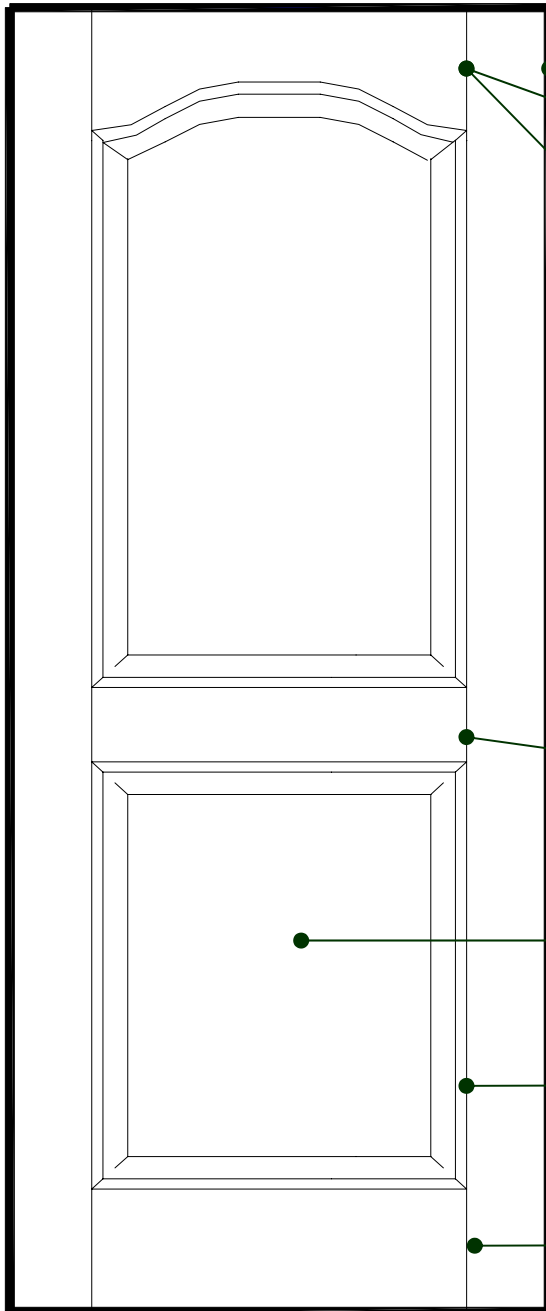

MENUISERIE DES PINS LTÉE

Technical detail

MODEL # 1202S

Door 1 3/4" solid wood laminated

Laminated solid wood door 1 3/4" (44.5 mm) thick. Available in various species

Top rail 1 3/4" x 5" (44.5 mm x 127.0 mm) mortise and tenon assembly.

Ties and doors 1 3/4" x 5" (44.5 mm x 127.0 mm) laminated and assembled mortise and tenon.

Laminated panels 1 3/16" (30.2 mm) thick and profiles.

Molding removable window on the inside.

Bottom rail 1 3/4" x 9 1/2" (44.5 mm x 241.3 mm) mortise and tenon assembly.