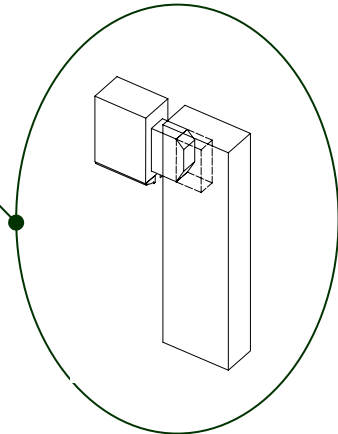

MENUISERIE DES PINS LTÉE

Technical detail

MODEL # 1202S

Door 1 3/4" solid wood laminated

Laminated solid wood door 1 3/4" (44.5 mm) thick. Available in various species

Top rail 1 3/4" x 5" (44.5 mm x 127.0 mm) mortise and tenon assembly.

Ties and doors 1 3/4" x 5" (44.5 mm x 127.0 mm) laminated and assembled mortise and tenon.

Laminated panels 1 3/16" (30.2 mm) thick and profiles.

Molding removable window on the inside.

Bottom rail 1 3/4" x 9 1/2" (44.5 mm x 241.3 mm) mortise and tenon assembly.