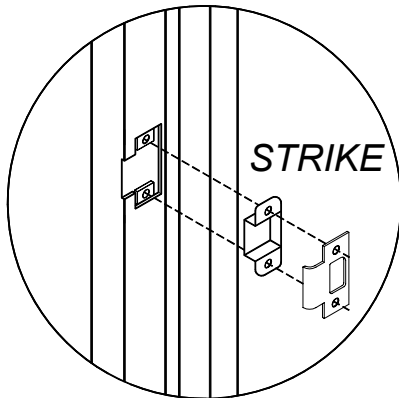

MENUISERIE DES PINS LTÉE

Technical detail

INSTALLATION STEEL FRAME 3 PIECES

STEP 1

Establish the amount on the hinges.

STEP 2

Establish the crosspiece and the amount on the keeper.

STEP 3

Loosen the screws on the top anchors to close the sides of the head ...

STEP 4

Place the amount bearing hinges and level square with head. Then nail anchor.

STEP 5

Give the distance to the bottom of the frame that measured at the top and nail.