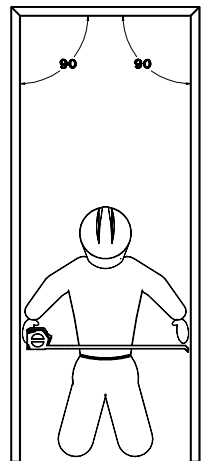

MENUISERIE DES PINS LTÉE

Technical detail

INSTALLATION STEEL FRAME 3 PIECES

STEP 1

Establish the amount on the hinges.

STEP 2

Establish the crosspiece and the amount on the keeper.

STEP 3

Loosen the screws on the top anchors to close the sides of the head ...

STEP 4

Place the amount bearing hinges and level square with head. Then nail anchor.

STEP 5

Give the distance to the bottom of the frame that measured at the top and nail.